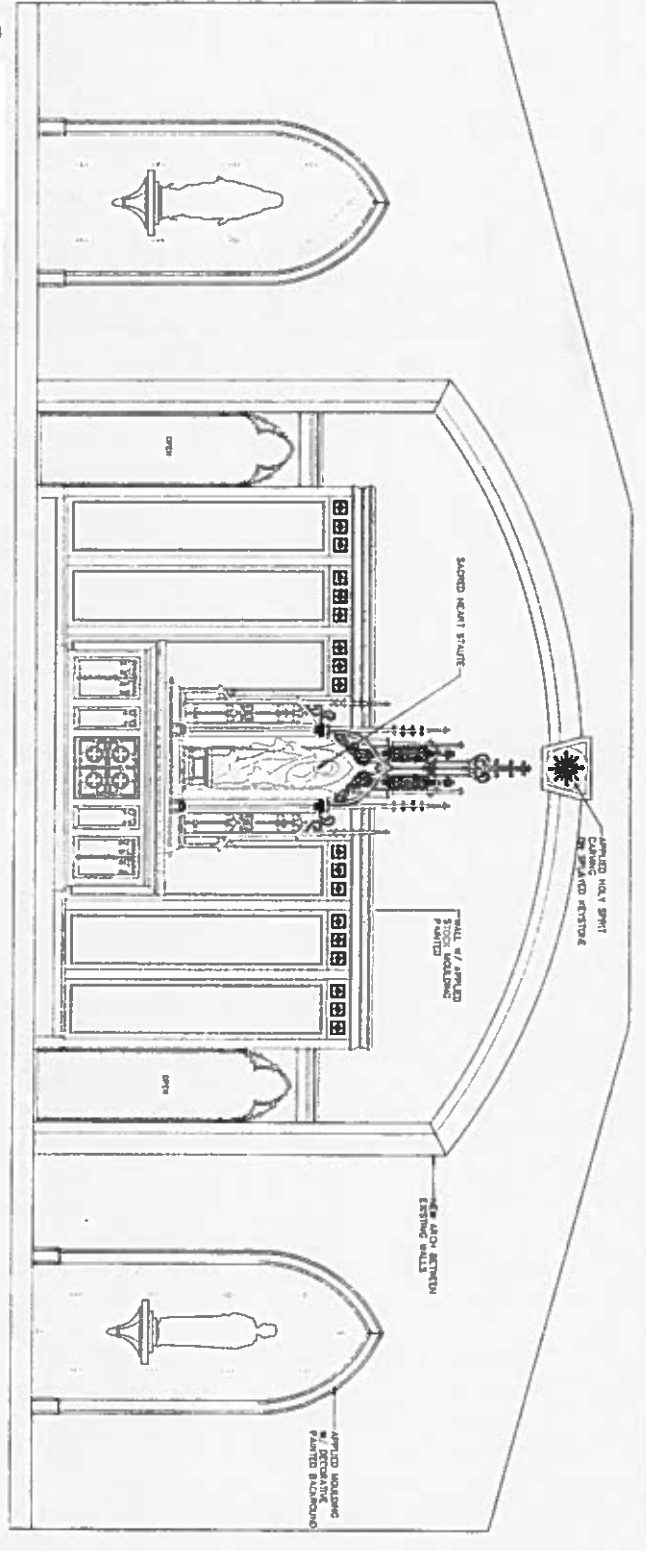

"PRELIMINARY - SUBJECT TO CHANGE"

A FRONT ELEVATION- REREDOS
DATE: 12-14-18

B FRONT ELEVATION- ALTAR & CRUCIFIX
DATE: 12-14-18

2.0	FRONT ELEVATIONS	Sacred Heart Catholic Church Gladwin, MI	 LiturgicalArtsStudio Design, Fabrication & Installation	DATE ISSUED 7-12-2018	
				UPDATED:	

"PRELIMINARY – SUBJECT TO CHANGE"

3.0	SECTION	Sacred Heart Catholic Church Gladwin, MI	 LiturgicalArtsStudio <small>Design • Construction • Construction</small>	DATE ISSUED : 7-17-2019 UPDATED :	
-----	---------	---	--	---	--