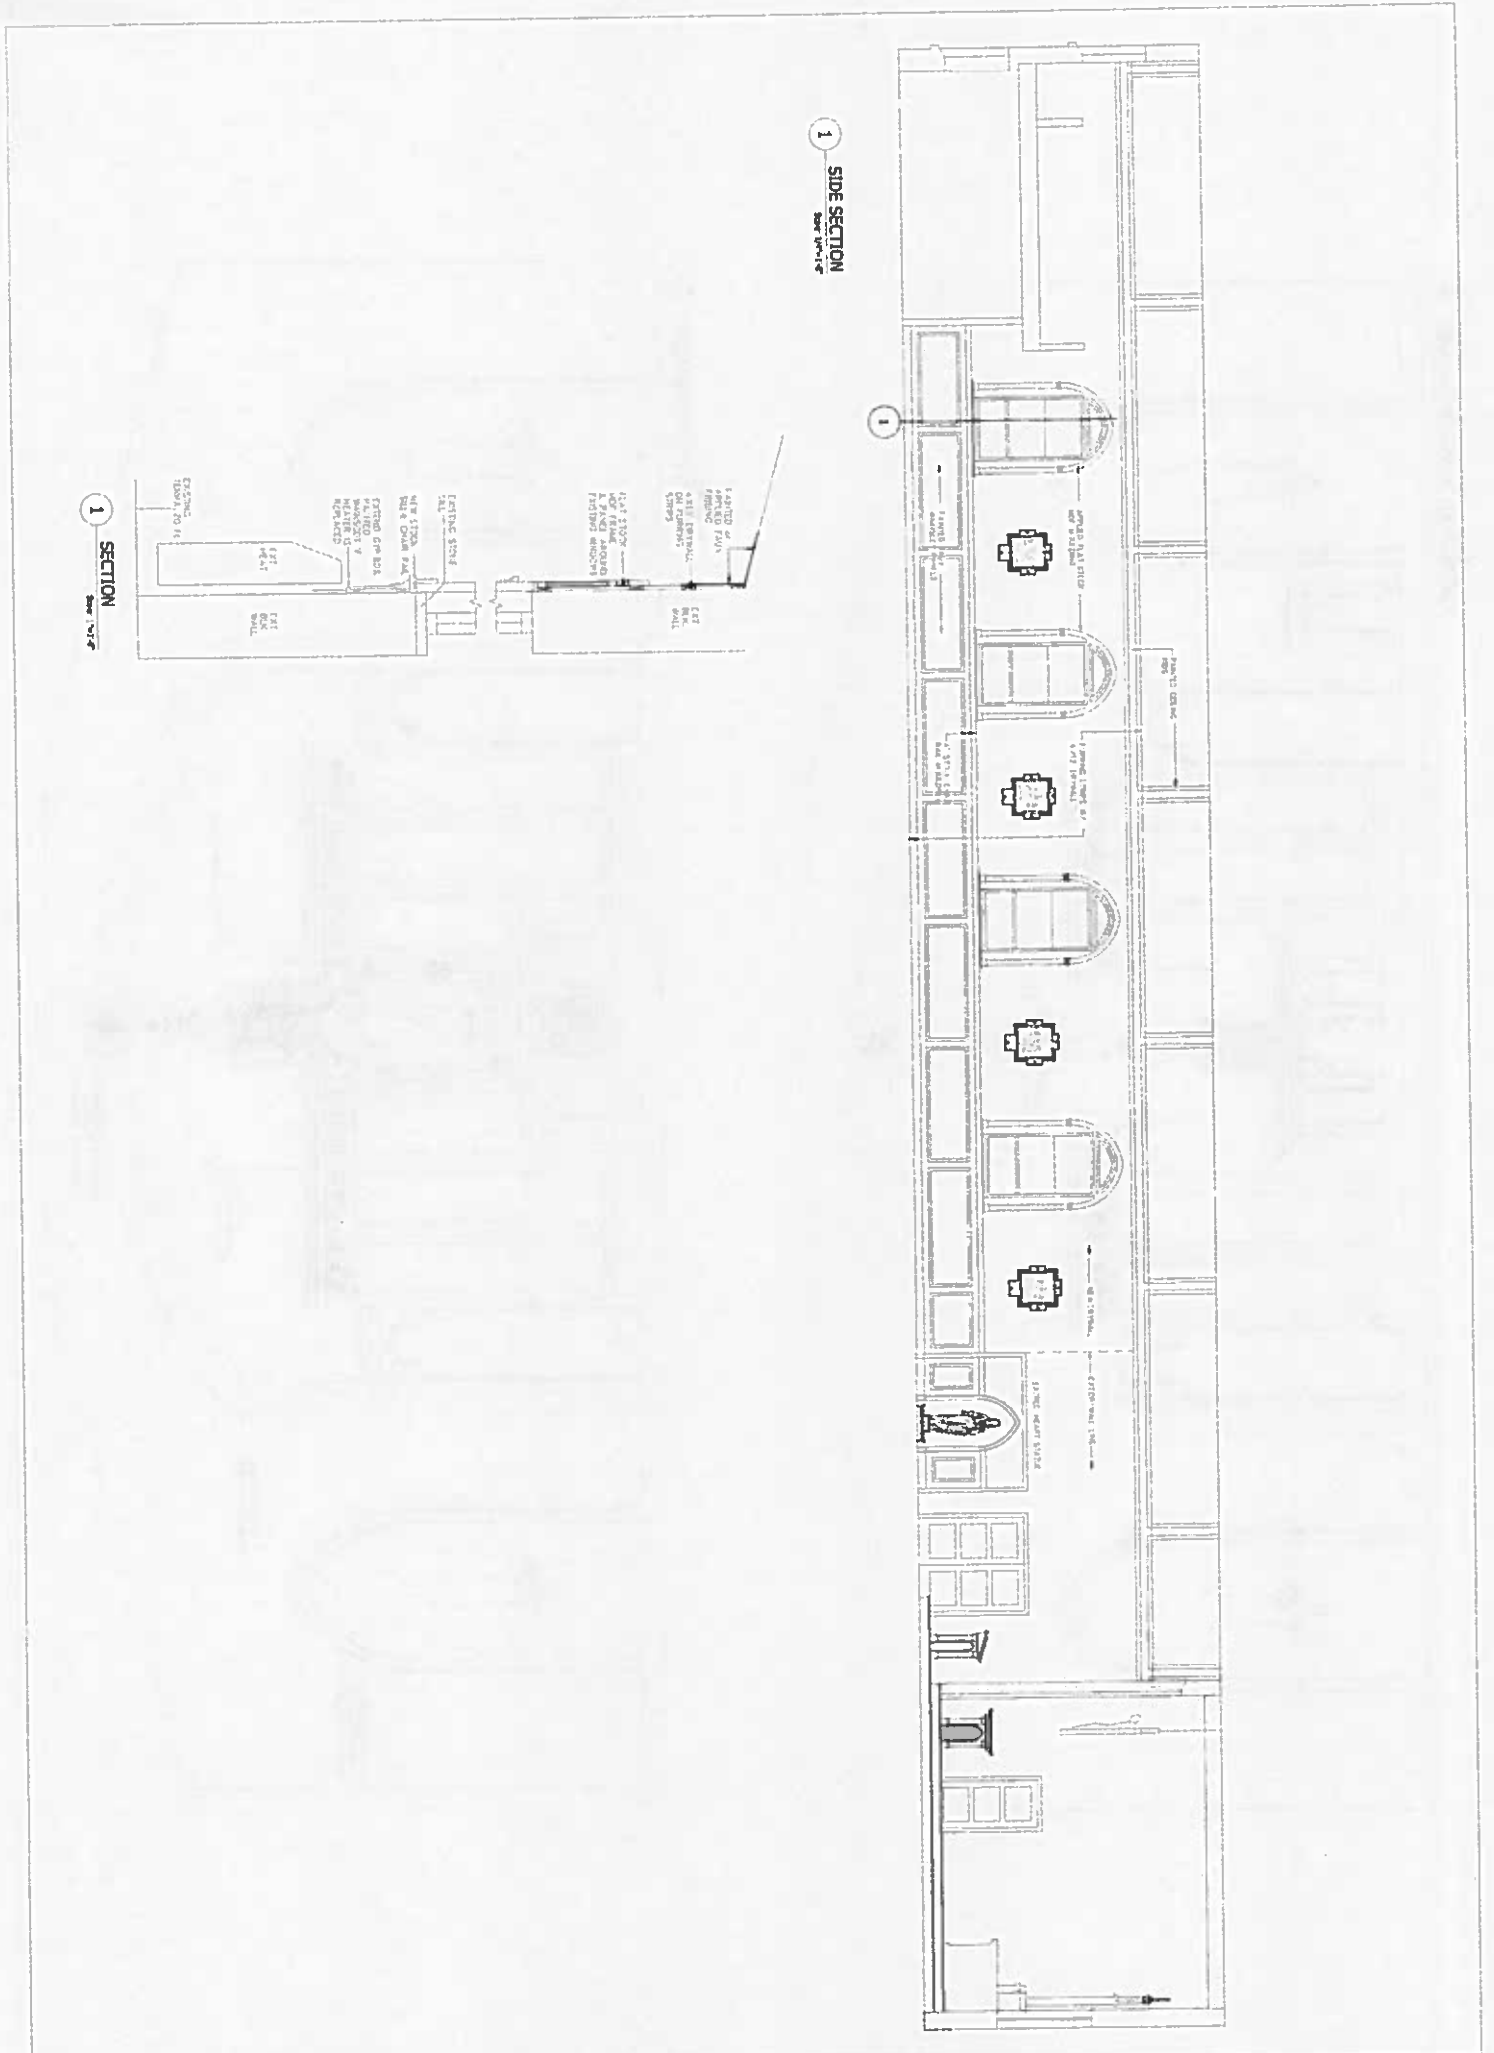

"PRELIMINARY - SUBJECT TO CHANGE"

A FRONT ELEVATION- REREDOS
DATE: 12-14-18

B FRONT ELEVATION- ALTAR & CRUCIFIX
DATE: 12-14-18

2.0	FRONT ELEVATIONS	Sacred Heart Catholic Church Gladwin, MI	 LiturgicalArtsStudio Design, Fabrication & Installation	DATE ISSUED 7-12-2018	
				UPDATED:	

"PRELIMINARY – SUBJECT TO CHANGE"

3.0	SECTION	Sacred Heart Catholic Church Gladwin, MI	 LiturgicalArtsStudio <small>Design • Construction • Construction</small>	DATE ISSUED : 7-17-2019 UPDATED :	
-----	---------	---	--	---	--