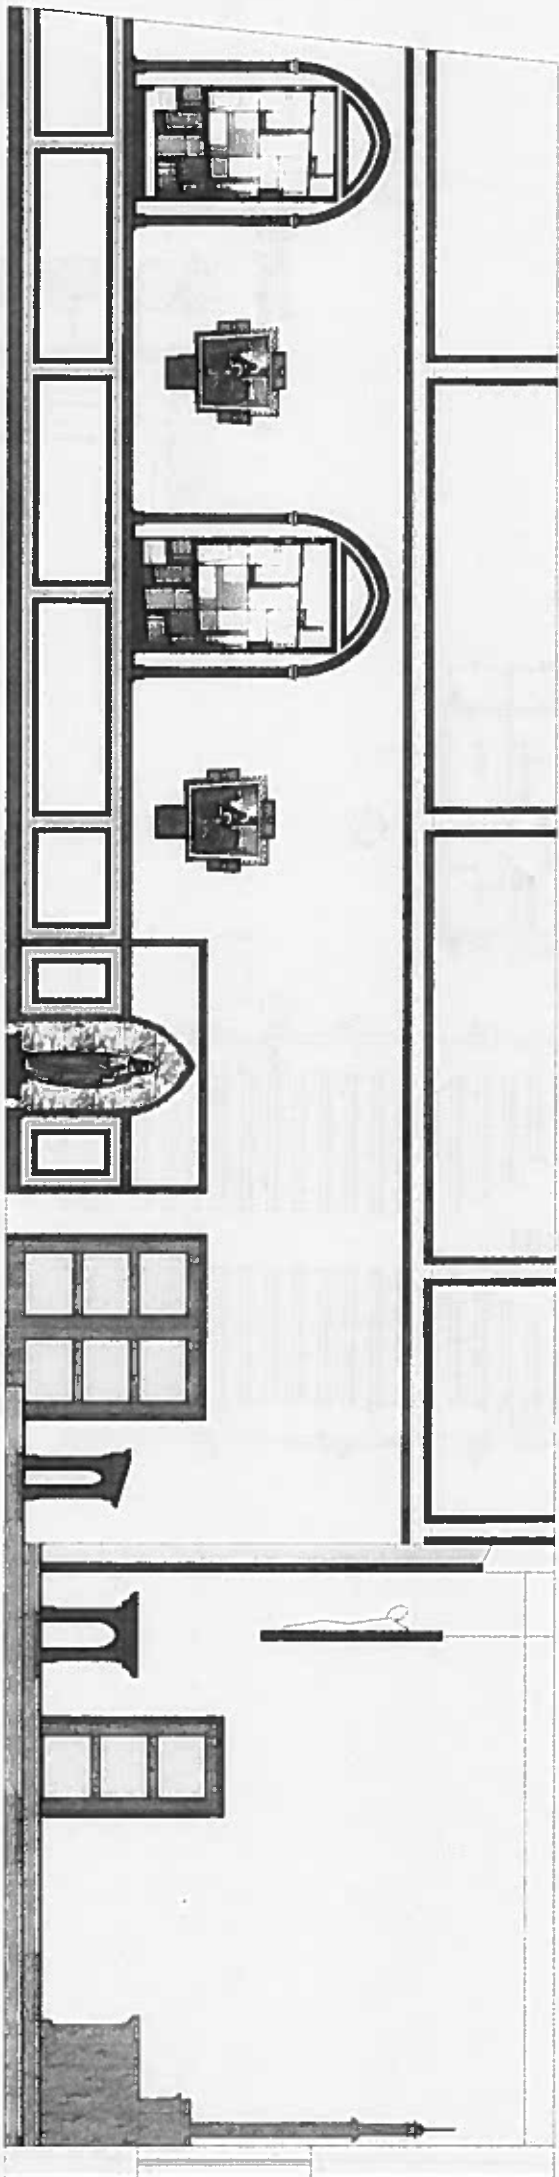

"PRELIMINARY - SUBJECT TO CHANGE"

Sacred Heart Catholic Church
Gladwin, MI