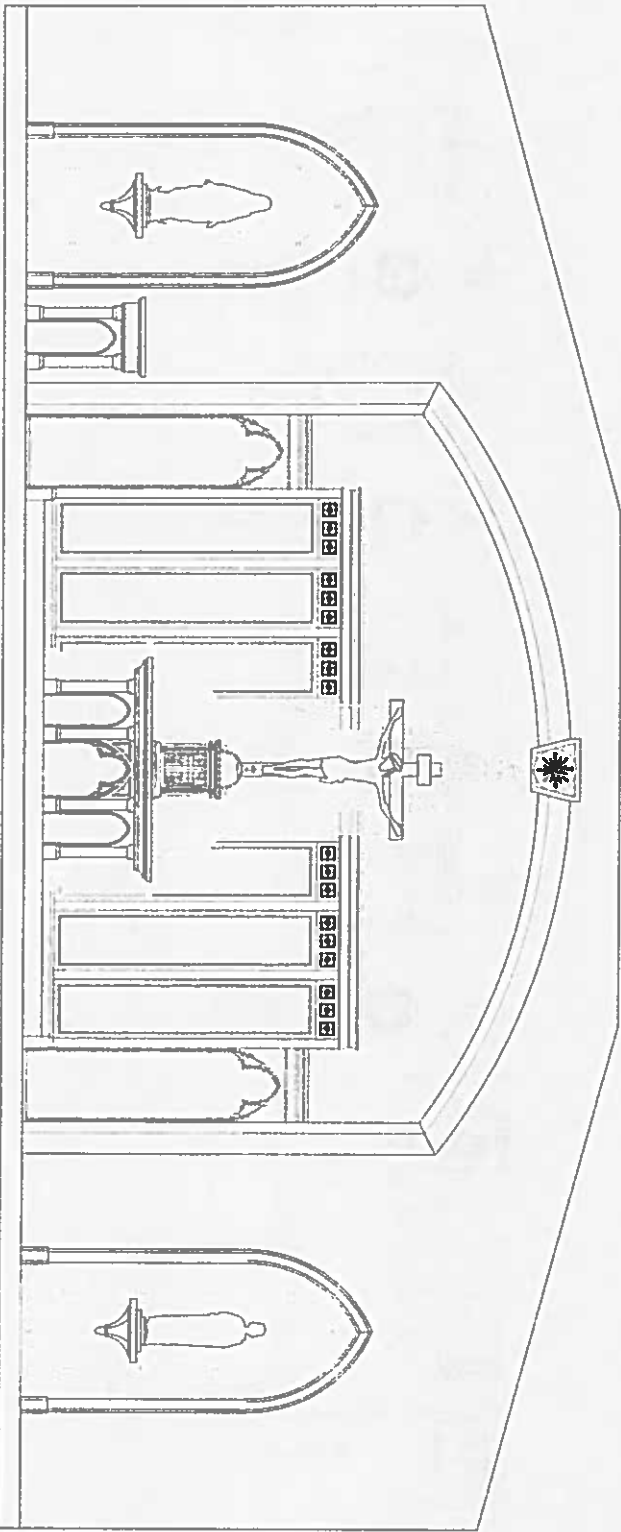

"PRELIMINARY - SUBJECT TO CHANGE"

A FRONT ELEVATION- REREDOS
DATE: 12-14-18

B FRONT ELEVATION- ALTAR & CRUCIFIX
DATE: 12-14-18

2.0	FRONT ELEVATIONS	Sacred Heart Catholic Church Gladwin, MI	 LiturgicalArtsStudio Design, Fabrication & Installation	DATE ISSUED 7-12-2018	
				UPDATED:	